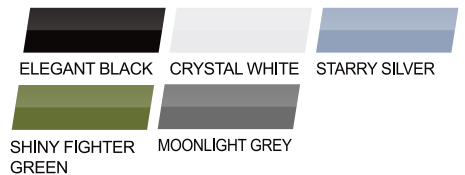

INTERIOR

BLACK YELLOW

BLACK RED

EXTERIOR

SHINY FIGHTER GREEN MOONLIGHT GREY

☎ 17734008 | 📠 17734001

🌐 www.gacmotor.bh

GACMOTORBH